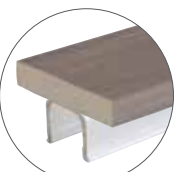

2.9" w x 2.9" h

RadianceRail® Top Rail

- 6' RadianceRail Top Rail # _____
 White-TRRTR06W Black-TRRTR06B Kona-TRRTR06K Brownstone-TRRTR06BS Slate Gray-TRRTR06SG
 8' RadianceRail Rail Kit # _____
 White-TRRTR08W Black-TRRTR08B Kona-TRRTR08K Brownstone-TRRTR08BS Slate Gray-TRRTR08SG
 10' RadianceRail Rail Kit # _____
 White-TRRTR10W Black-TRRTR10B

3.5" w x 2.7" h

Trademark Rail™ Top Rail

- 6' Trademark Top Rail # _____
 White-ATTR6W
 8' Trademark Rail Kit # _____
 White-ATTR8W
 10' Trademark Rail Kit # _____
 White-ATTR10W

NEW

Drink Rail

Drink Rail* Top Rail (UNIVERSAL RAIL) - Includes undrilled rail and hardware to attach deck board