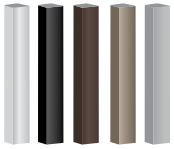

3 CHOOSE INFILL*

Composite Balusters

Balusters needed per section: 6ft-13, 8ft-18, 10ft-23

1.25"x1.25"
Composite
Square Balusters

1. **For 36" Railing Height and Stairs**
2. ☐ 29" Baluster (18 Pack): ..... # _____
3. ☐ White-AZT29BALW ☐ Black-AZT29BALB
   ☐ Kona-AZT29BALK ☐ Brownstone-AZT29BALBS
   ☐ Slate Gray-AZT29BALSG

1. **For 42" Railing Height and Stairs**
2. ☐ 35" Baluster (18 Pack): ..... # _____
3. ☐ White-AZT35BALW ☐ Black-AZT35BALB
   ☐ Kona-AZT35BALK ☐ Brownstone-AZT35BALBS
   ☐ Slate Gray-AZT35BALSG

*Additional infill options such as glass, CableRail and additional baluster lengths are available. See the Rail Order Guide or Price List for skus needed.